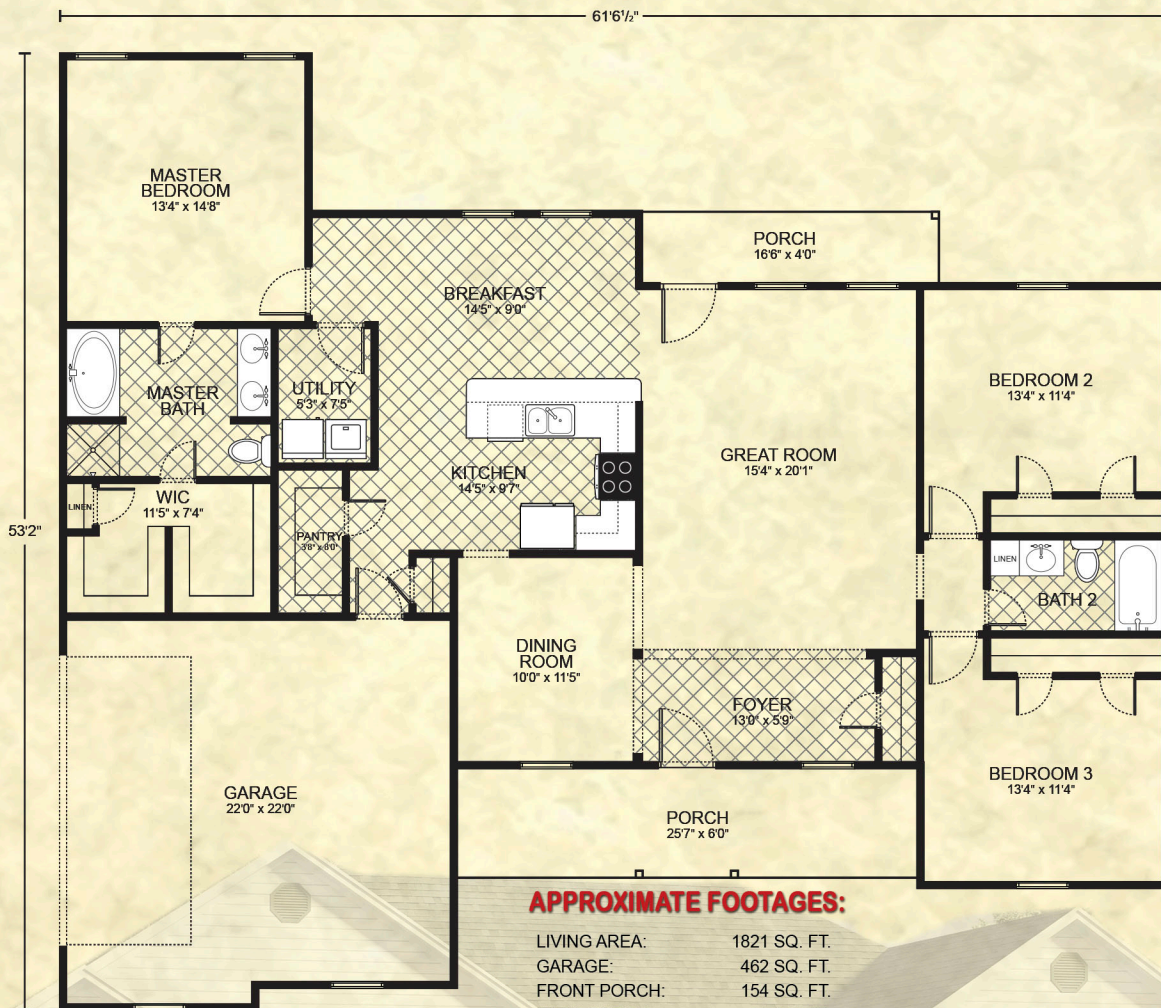

Your Dream. Your Land. Your Southwest Home.

APPROXIMATE FOOTAGES:

LIVING AREA:	1821 SQ. FT.
GARAGE:	462 SQ. FT.
FRONT PORCH:	154 SQ. FT.
BACK PORCH:	66 SQ. FT.
TOTAL UNDER ROOF:	2503 SQ. FT.

YourSWH.com